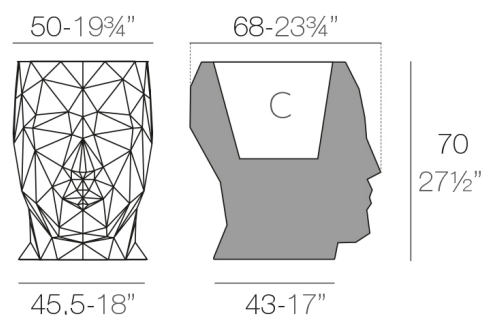

### Weight

10.02 Kg

ADAN Maceta 70

ADAN Planter 70

C = 24 L

C = 11 gal