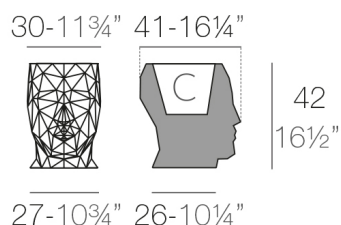

### Weight

3.52 Kg

ADAN Maceta 42  
ADAN Planter 42

C = 14 L  
C = 1 1/4 gal